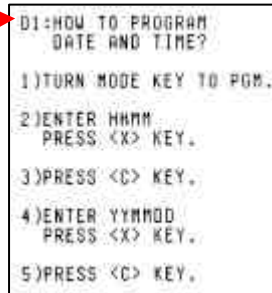

New Product Release

CASIO.

TE-M80

Electronic Cash Register

S-Drawer model

"Help" key for instant print out of assistance receipt for your daily operation

Three helpful keys

Easy to open printer cover

Rear display

Help main menu

M-Drawer model

Character display shows the last entered character at the programming.

Receipt image with single and double height characters.

Major features and functions

- One station drop-in thermal printer at 58mm paper width
- 7 segment large LED plus 1 one digits 14 segment LED for operator and 7 segment LED for rear display for the customer.
- Total 15 departments (5 departments X 3 shift) with max. eight characters
- Help function
- Paper saving key for receipt On/OFF or journal compressed print mode selection
- Post receipt function
- Two tax table with add-on and add-in rates
- Three payment media, Cash, Charge and Check.
- Calculator function
- Up to five lines receipt message with 24 characters per line
- Daylight saving time shift